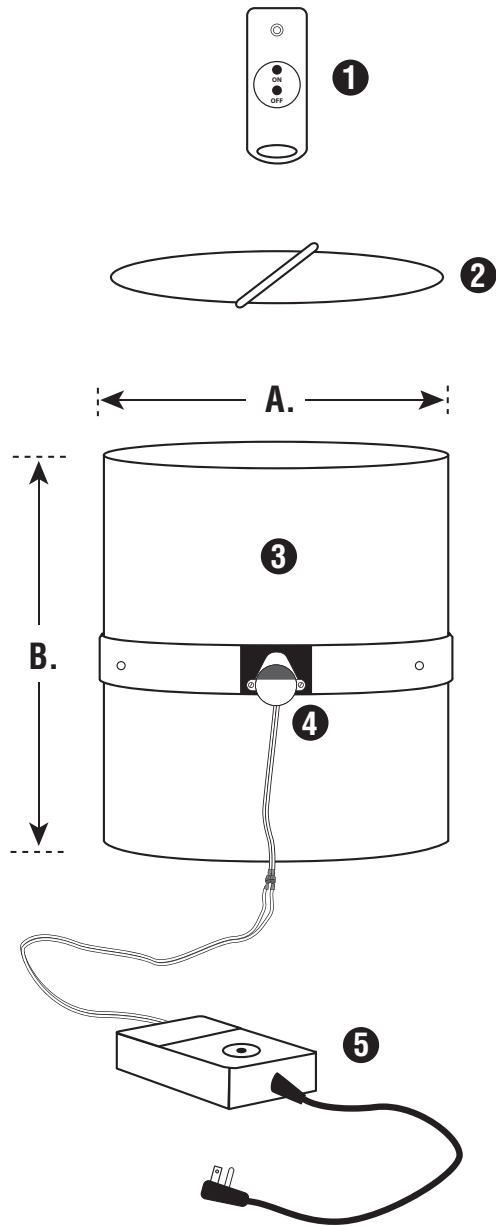

# NATURAL LIGHT REMOTE CONTROLLED DIMMER

*Turn off your Tubular Skylight with a push of a button!*

**NEW!**

*Natural Light is proud to unveil its newest product; the remote controlled dimmer. The dimmer allows you to adjust the amount of daylight entering a room with an easy-to-use remote control. It fits the 10", 13" and 21" tubular skylight models. Perfect for any room that may need to be darkened during the day including bedrooms, media rooms and conference rooms. The dimmer comes fully assembled and is easy to install.*

## REMOTE CONTROLLED DIMMER

**NOTE:** Exploded view of Dimmer Kit is for illustrative purposes only. Unit comes assembled.

1. Remote Control
2. Rotating Reflective Dimmer Panel
3. Light Pipe
4. 120 Volt, Low RPM Custom Motor
5. Remote Activated Control Box