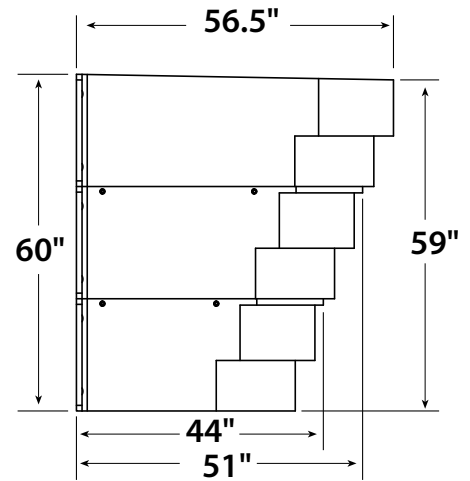

6700 Modular Egress Window Well

Adaptable.

The 3-tier multi-piece construction is specially designed to accommodate 5-foot wide egress windows. Terraced steps allow for quick and easy egress.

granite grey
#067000390

sandstone
#067000391

Top view

Side view

1-800-453-0349