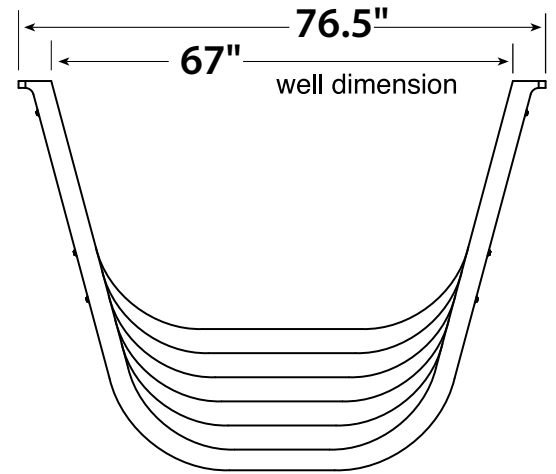

6700 Modular Egress Window Well

Adaptable.

The 3-tier multi-piece construction is specially designed to accommodate 5-foot wide egress windows. Terraced steps allow for quick and easy egress.

granite grey
#067000390

sandstone
#067000391

Top view

Side view

1-800-453-0349