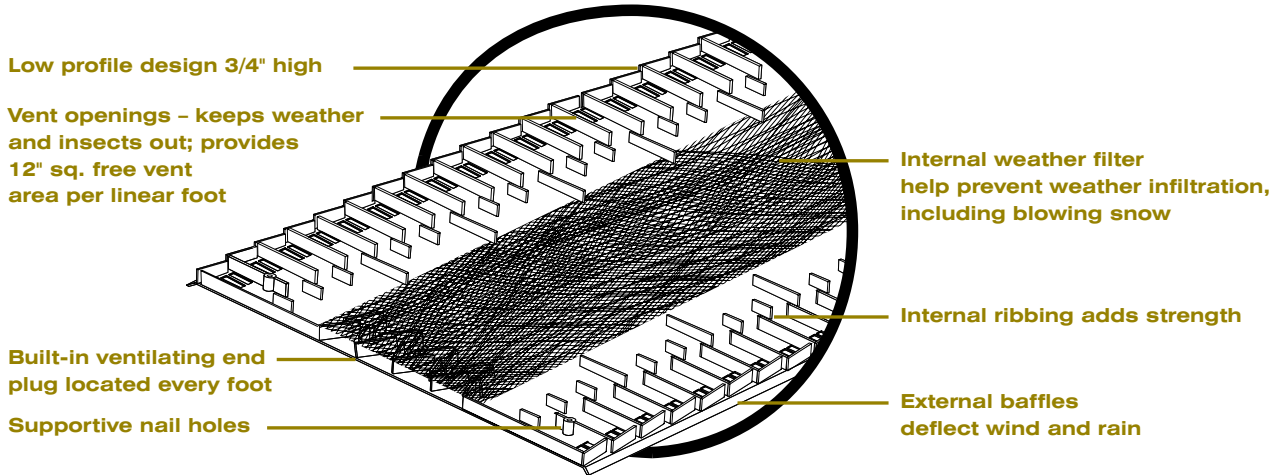

CertainTeed® Rolled Ridge Vent

Filtered Rolled Ridge Vent

Unique Weather Filter Acts as Secondary Level of Defense

Independent research and testing have demonstrated that the best performing ridge vent, in terms of airflow and weather protection, is an externally baffled ridge vent. We've taken that technology and incorporated it into our ridge vents in 28-foot rolls. CertainTeed® Ridge Vents combined with sufficient intake vents, such as CertainTeed Intake Vent, are the most efficient and effective systems you can install.

CertainTeed
SAINT-GOBAIN

CertainTeed® Rolled Ridge Vent

Unique profile makes them virtually invisible on your roof and the most attractive option in roof ventilation.

Features

- Designed with an external baffle to deflect wind and weather over the vent to help protect the attic from rain and snow infiltration. The external baffle creates low pressure over the vent openings to "pull" air from the attic
- Internal weather filter acts as a secondary level of defense.
- Built-in ventilating weather tight end plugs flexes for different roof pitches and protects roof decking
- 12" sq. net free area per linear foot
- CertainTeed® Ridge Vent fits pitches from 3/12 to 12/12
- Limited Lifetime Warranty and 5-Year SureStart™ Protection
- 28-foot rolls – 25 rolls per pallet / Weight: 17.5 lbs. / Part #95986 Model #PPII / Color: Black
- Two coils of roofing nails are included

Peak Performer II is Manufactured for CertainTeed Corporation by Air Vent, Inc., Orrick, MO.

Benefits

- Fast and easy Installation – internal ribbing adds rigidity to make the vent nail gun friendly. Roll it out and nail it down
- Prevents the premature deterioration of shingles and other roofing materials caused by inadequate ventilation
- Meets typical roof shingle warranty ventilation requirements