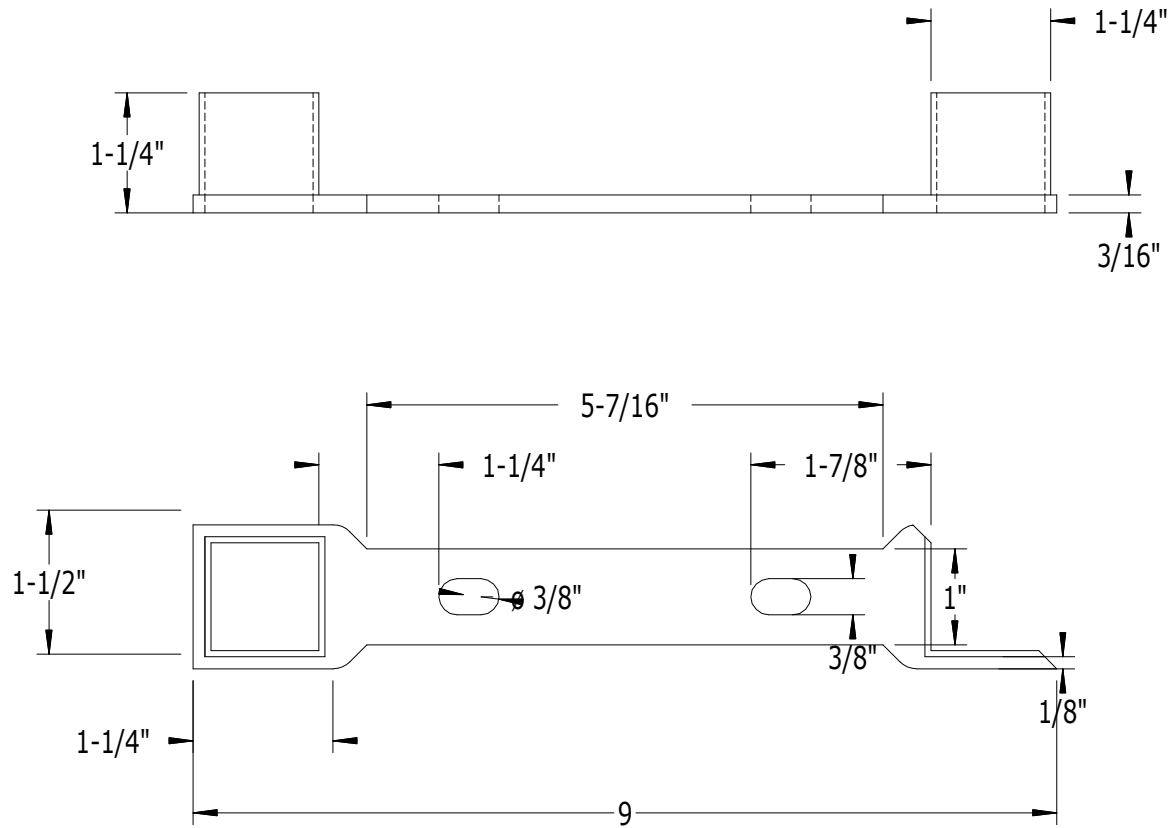

SCALE: 1/2

PART NO.

DESCRIPTION

606

1-1/2" x 6" CORNER COLUMN PLATES
9" OVER ALL

Aluminum
Products, Inc.