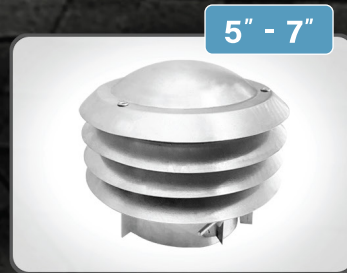

NEW!

AIR VENT

ADJUSTABLE TYPE B GAS VENT CAP

Available in three adjustable sizes to fit pipes 3 to 9 inches

- For LP and gas-fired appliances; not for wood-burning applications
- Design helps prevent weather, debris, and birds from entering the vent
- Heavy-duty aluminum construction resists rust and corrosion
- Fast and easy installation; only requires a wrench and screwdriver

	Vent Cap 3" - 5"	Vent Cap 5" - 7"	Vent Cap 7" - 9"
Part #	53904	53905	53906
Model	PTOP3-5	PTOP5-7	PTOP7-9
Pc. / Ctn.	12	12	12
Ctn. / Pallet	27	24	12

Customer Service: 1-800-AIR-VENT (247-8368) | Fax: 1-800-635-7006 | airvent.com | ventilation@gibraltar1.com