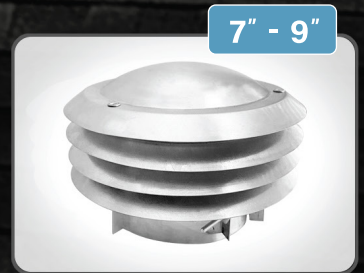

NEW!

AIR VENT

ADJUSTABLE TYPE B GAS VENT CAP

Available in three adjustable sizes to fit pipes 3 to 9 inches

- For LP and gas-fired appliances; not for wood-burning applications
- Design helps prevent weather, debris, and birds from entering the vent
- Heavy-duty aluminum construction resists rust and corrosion
- Fast and easy installation; only requires a wrench and screwdriver

	Vent Cap 3" - 5"	Vent Cap 5" - 7"	Vent Cap 7" - 9"
Part #	53904	53905	53906
Model	PTOP3-5	PTOP5-7	PTOP7-9
Pc. / Ctn.	12	12	12
Ctn. / Pallet	27	24	12

Customer Service: 1-800-AIR-VENT (247-8368) | Fax: 1-800-635-7006 | airvent.com | ventilation@gibraltar1.com