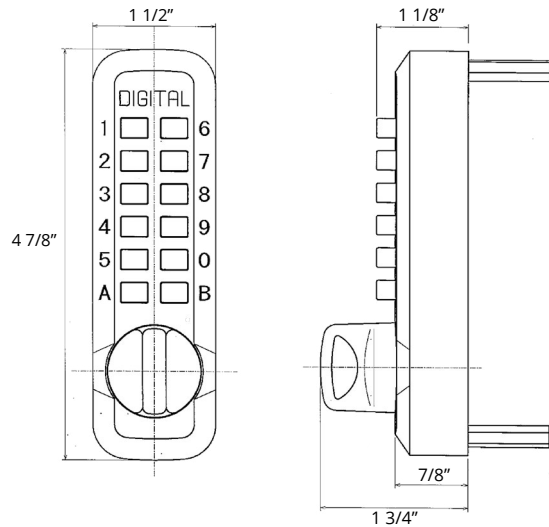

FEATURES

- Mechanical, keyless deadbolt
- Surface/Rim mount
- One user code
- Thumb turn on exterior and interior
- Changeable handing
- Reversible long/short bar
- Ideal for narrow stile doors & cabinets
- Deadbolt throws 3/4"
- Works on most hinged doors

OPTIONS

1. **Finishes:**
2. Antique Brass
   - Bright Brass
   - Jet Black
   - Marine Grade
   - Satin Chrome
   - Satin Nickel
   - White

DIMENSIONS & SPECIFICATIONS

Dimensions:

- Length: 4 7/8"
- Width: 1 1/2"
- Depth: 1 3/4"

Long Throw Bar: 2 1/4"

Short Throw Bar: 7/8"

Door Thickness: 1 1/8" to 2"

Fits doors 1/8" thick and up with Thin Door Kit

Fits doors up to 5" thick with Extension Kit

Material: Zinc-plated steel

Teflon coated stainless steel interior components

For Exterior & Interior Use

Weather Resistant

Lifetime Mechanical Warranty

ORDERING INFORMATION

Finish	Order #
Antique Brass	M220AB
Bright Brass	M220BB
Jet Black	M220JB
Marine Grade	M220MG
Satin Chrome	M220SC
Satin Nickel	M220SN
White	M220WH