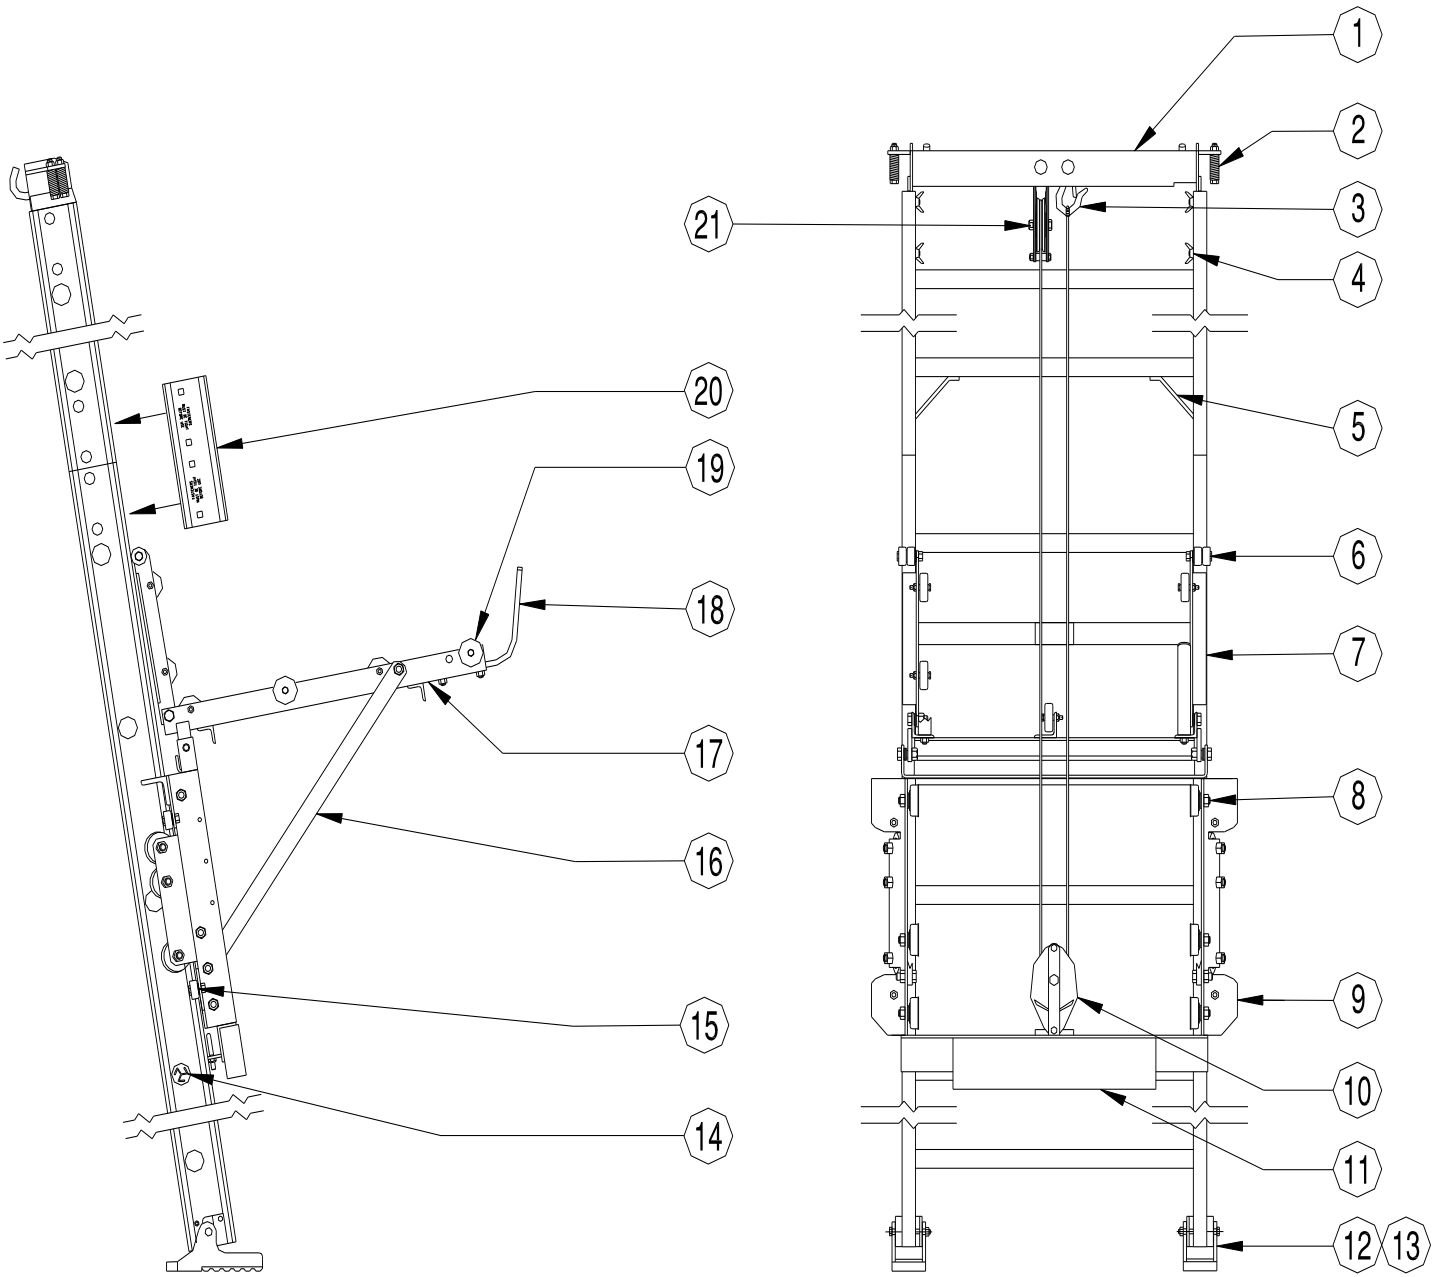

8 PARTS LISTS

Each item number on the following parts lists can be matched with the item number shown on the corresponding assembly drawing as indicated below.

Refer to Figure 8-1.

Item Number	Part Number	Quantity	Description
1	0400574	1	TOP SHEAVE BRACKET
2	0400575	4	SPRING,BOLT, & NUT – TOP SHEAVE
3	7300653	1	SNAP SAFETY HOOK
	5803519	1	CARRIAGE BOLT
	5806370	1	LOCKNUT
4	0401424	1	TOP SHEAVE BRACKET MTG HDWR KIT consisting of: 4ea carriage bolt & wing nut
5	0420405		CROSS TIE BRACE*
6	0401499	2	PIVOT BRACKET GUIDE ROLLER ASSY
7	0401430	1	PIVOT BRACKET
8	0401214	12	TROLLEY WHEEL KIT*
9	0401410	1	MAIN FRAME
10	7303600	1	SHEAVE
	5805910	1	U-BOLT
	5806367	2	LOCKNUT
11	7806009	1	BUMPER
12	0420401	2	TRACK SWIVEL SHOE MTG BRKT*
13	0420402	2	TRACK SWIVEL SHOE*
14	0420403	2	CROSS TIE STIFFENER
15	0404804	4	GUIDE ROLLER WHEEL KIT*
16	0404208	2	PLATFORM SUPPORT BRACE
	5806280	4	HEX HEAD CAP SCREW
	5806379	4	HEX NUT
17	0401420	1	PLATFORM FRAME
18	0404218	2	PLATFORM STOP
	5806247	4	HEX HEAD CAP SCREW
	5806377	4	HEX NUT
19	0404811	16	2" DIAMETER WHEEL KIT*
	0401450	1	2" DIAMETER WHEEL BAG (16PC SET)*
20	0400828		TRACK SPLICE PLATE
21	7303600	1	SHEAVE
	5806326	1	CARRIAGE BOLT
	5806370	1	LOCKNUT
	5800831		TRACK SPLICE PLATE NUT & BOLT 1ea.
	0482800		TRACK SPLICE PLATE KIT consisting of: 2 splice plates, 8 ea. nut & bolt
	0401498		TRACK SWIVEL SHOE CONVERSION KIT* consisting of: 2 shoes & 2 mounting brackets

* **HARDWARE INCLUDED**

Figure 8-1.
Assembly Drawing